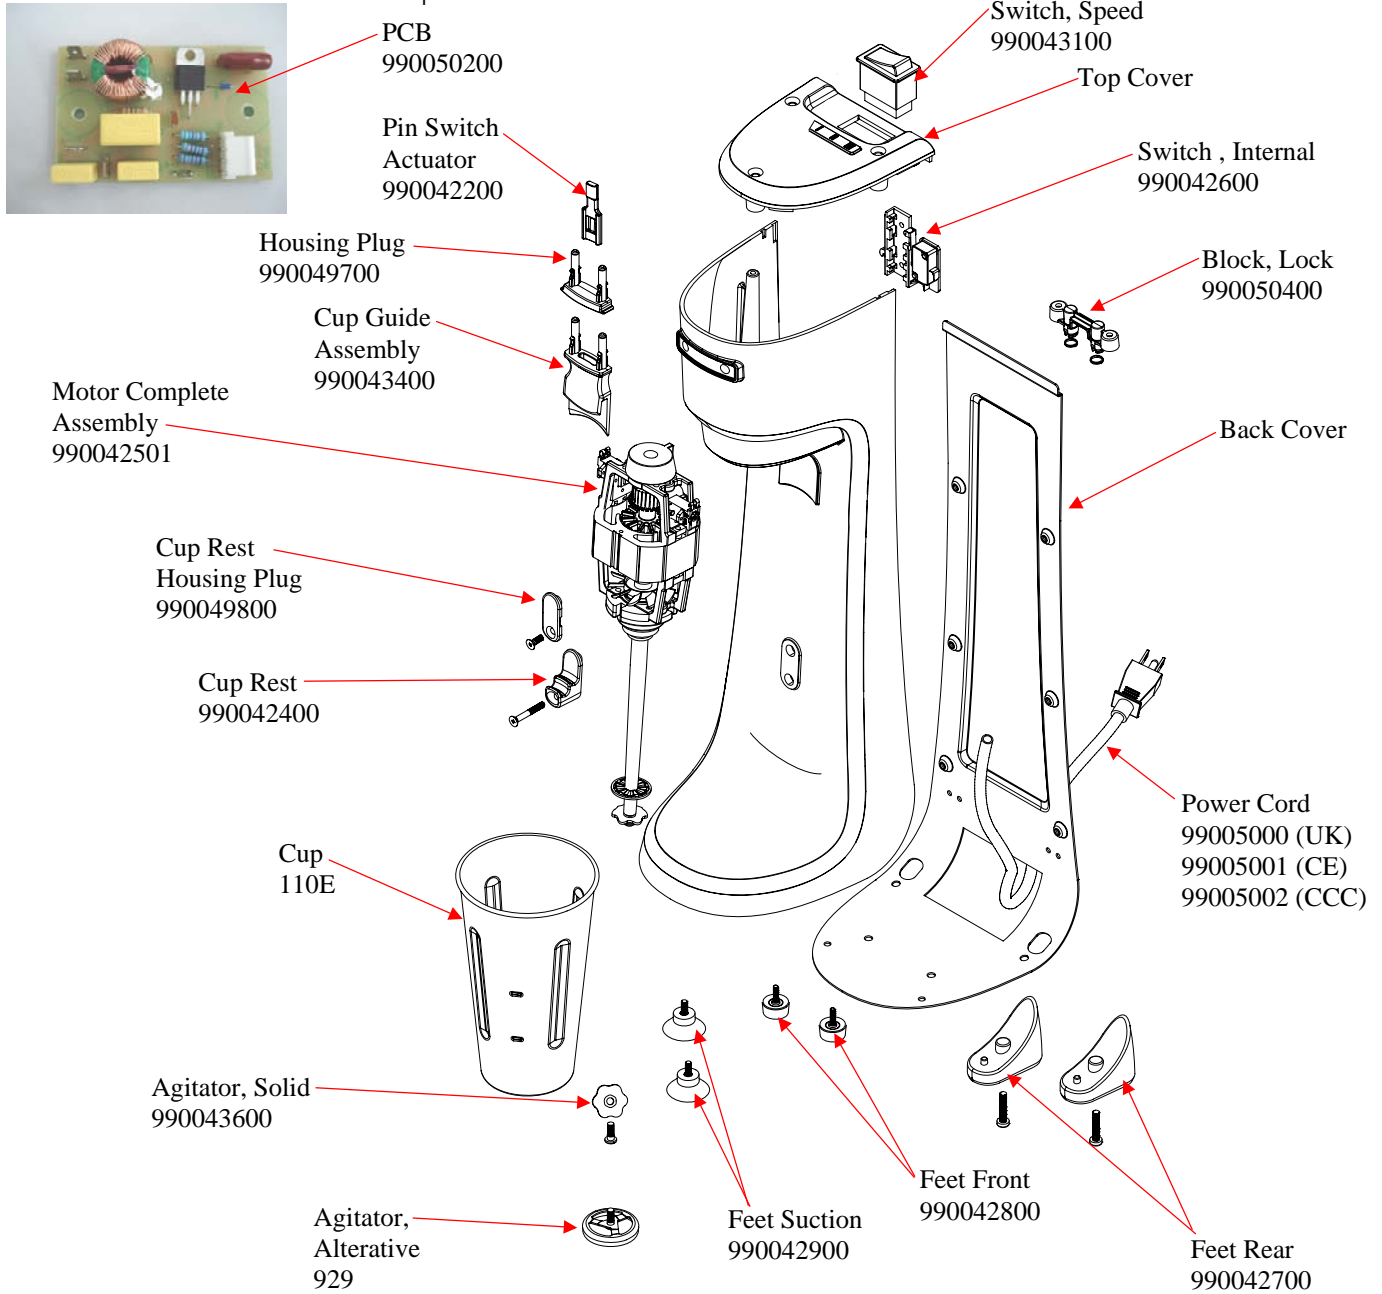

## EXPLODED VIEW HMD200 (220V)

**PROPRIETARY RIGHTS NOTICE** This document and all information contained within it is the property of Hamilton Beach/Proctor-Silex, Inc. (HB/PS). It is confidential and proprietary and has been provided to you for a limited purpose. It must be returned upon request or destroyed as set forth in the Specification Notice. Disclosure, reproduction or use of this document and any information contained within it, in full or in part, for any purpose is forbidden without the prior written consent of HB/PS. No photographs may be taken of any article fabricated or assembled from this document without the prior written consent of HB/PS.

<b>HAMILTON BEACH / PROCTOR-SILEX, INC.</b> 4421 WATERFRONT DRIVE GLEN ALLEN, VA 23060		NPR-1627: New Release			ISSUE CODE	
DRAWN BY: TAG	ENG. IN CHG. AL	DATE: 9/8/06	APPROVED BY:		CS	SP
INITIAL USE: HMD200 (220V)	PICT. REF.	SHEET 1 / 1	DRAWING NO. 5100024XX	REV. A		